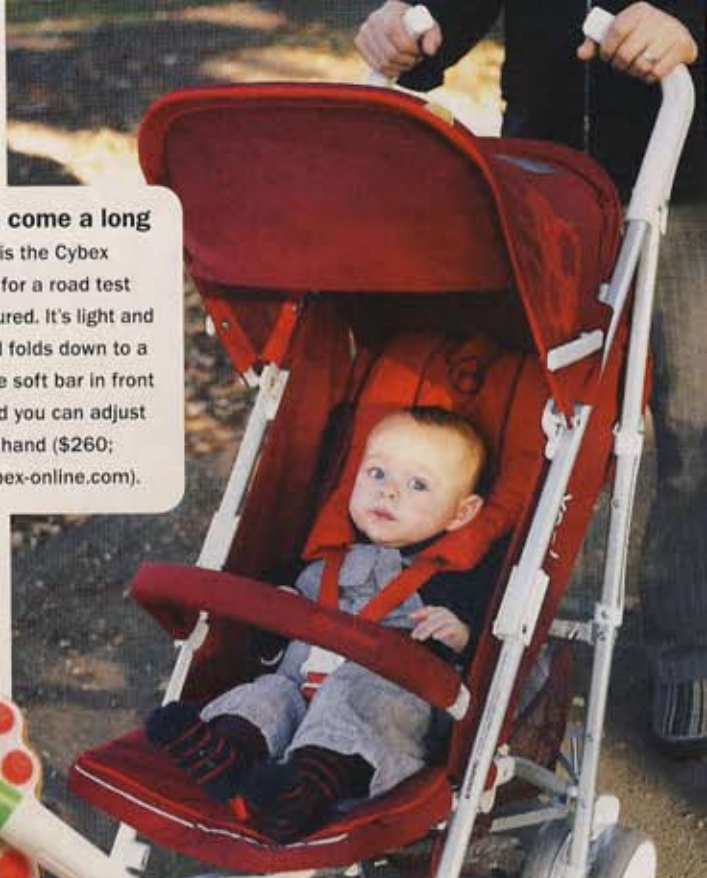

DID YOU KNOW? The first documented stroller was made by an English garden architect in 1733. William Kent created a basket on wheels for the Duke of Devonshire's children to sit in; a goat or pony could pull them when the buggy was attached to a harness. It took another 100 years for the stroller to catch on, when Queen Victoria used one to walk with her babies.

→ **Strollers have come a long way!** A new favorite is the Cybex Topaz, which we sent for a road test with the little guy pictured. It's light and sharply designed, and folds down to a small size. We like the soft bar in front for attaching toys, and you can adjust the harness with one hand (\$260; 800-593-5522 or cybex-online.com).

close family members. Their popular "labels for the stuff kids lose" include stickers for sippy cups and snack containers, iron-on labels for tagless clothes, allergy-alert stickers, and ID wristbands, all completely personalized, of course.